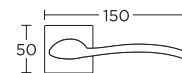

Chrom Satyna - S24
25-196