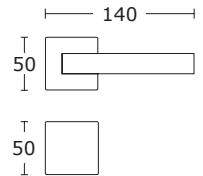

Czarny Matowy - S19
25-362

BDR 144,99 zł 178,34 zł

25-436 **WK 46,00 zł** 56,58 zł

25-430 **WB 46,00 zł** 56,58 zł

25-424 **WC 85,00 zł** 104,55 zł