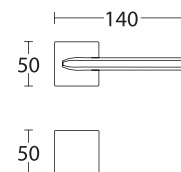

MODEL
1085

MADE
IN
GREECE

www.convexdesign.pl

CONVEX®
HANDLES KNOBS DESIGN & PRODUCTION

CENA NETTO / CENA BRUTTO

BDR 199,99 zł 245,99 zł

15-183 **WK 49,00 zł** 60,27 zł

15-185 **WB 49,00 zł** 60,27 zł

15-041 **WC 89,00 zł** 109,47 zł

BDR 184,99 zł 227,54 zł

15-164 **WK 46,00 zł** 56,58 zł

15-165 **WB 46,00 zł** 56,58 zł

15-026 **WC 85,00 zł** 104,55 zł

BDR 184,99 zł 227,54 zł

15-160 **WK 46,00 zł** 56,58 zł

15-161 **WB 46,00 zł** 56,58 zł

15-029 **WC 85,00 zł** 104,55 zł

BDR 199,99 zł 245,99 zł

15-187 **WK 49,00 zł** 60,27 zł

15-189 **WB 49,00 zł** 60,27 zł

15-035 **WC 89,00 zł** 109,47 zł