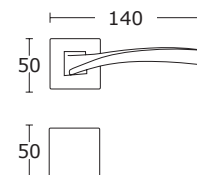

Tytan - S75
15-017