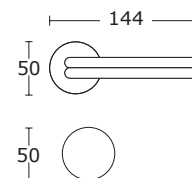

Nikiel Satyna - S05
15-845