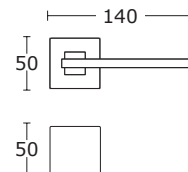

BDR 184,99 zł 227,54 zł

15-164 **WK 46,00 zł** 56,58 zł

15-165 **WB 46,00 zł** 56,58 zł

15-026 **WC 85,00 zł** 104,55 zł