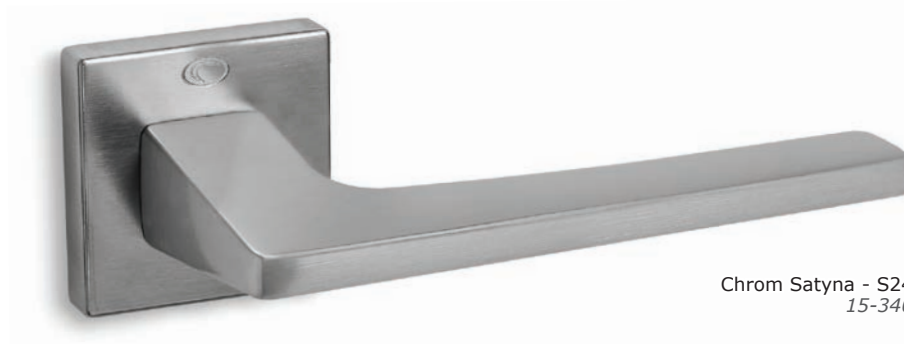

25-428 **WC 89,00 zł** 109,47 zł

MODEL
1495

MADE
IN
GREECE

www.convexdesign.pl

CONVEX[®]
HANDLES KNOBS DESIGN & PRODUCTION

CENA NETTO / CENA BRUTTO

Chrom Satyna - S24
15-340

Klamki okienne i do drzwi
profilowych na stronie 63 katalogu