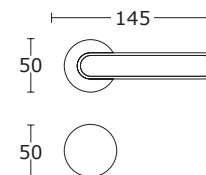

Chrom Satyna / Chrom - S24 / S04
15-049