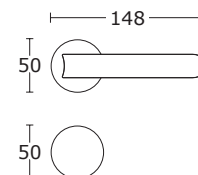

Nikiel Satyna - S05
15-387