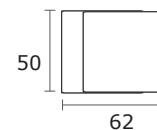

15-192 **WB 49,00 zł** 60,27 zł

15-095 **WC 89,00 zł** 109,47 zł

MODEL
785

MADE
IN
GREECE

www.convexdesign.pl

CONVEX[®]
HANDLES KNOBS DESIGN & PRODUCTION

CENA NETTO / CENA BRUTTO

Chrom Satyna - S24