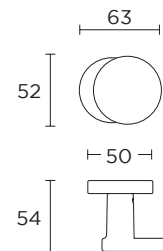

MODEL
697

MADE
IN
GREECE

www.convexdesign.pl

CONVEX[®]
HANDLES KNOBS DESIGN & PRODUCTION

CENA NETTO / CENA BRUTTO

Czarny Matowy - S19

 **szt. 89,00 zł** 109,47 zł
 **kpl. 178,00 zł** 218,94 zł

Nikiel Satyna - S05