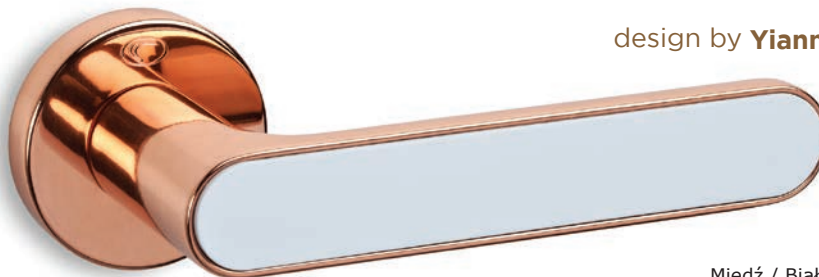

	BDR 271,00 zł	333,33 zł
 15-166	WK 46,00 zł	56,58 zł
 15-167	WB 46,00 zł	56,58 zł
 15-055	WC 85,00 zł	104,55 zł

MODEL
2195

MADE
IN
GREECE

www.convexdesign.pl

CONVEX[®]
HANDLES KNOBS DESIGN & PRODUCTION

design by **Yiannis Ghikas**