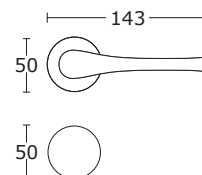

Nikiel Satyna - S05
15-855