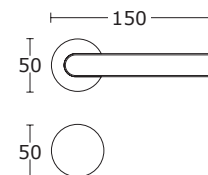

Chrom / Nikiel Satyna - S04 / S05
15-046